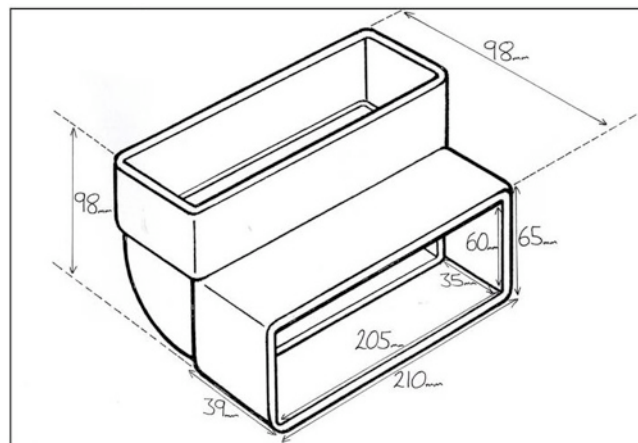

FD204VB90/FD110VB90

FD204VB90

Static Pressure Drop in Pascals (Pa)		
15l/s	30l/s	60l/s
1.14	4.52	17.94

FD110VB90

Static Pressure Drop in Pascals (Pa)		
15l/s	30l/s	60l/s
15.60	62.80	252.70