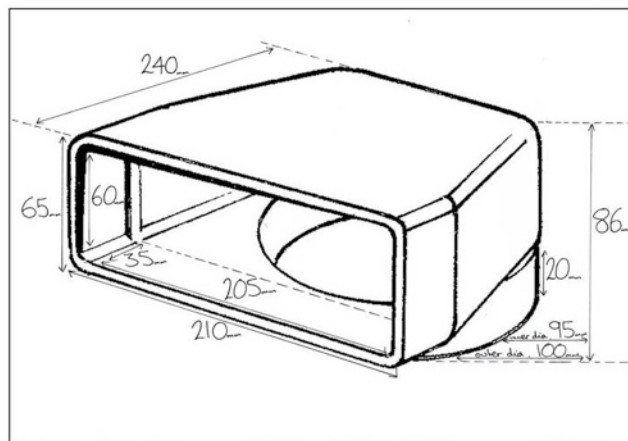

FD204RE100/125/150

FD204RE100

Static Pressure Drop in Pascals (Pa)		
15l/s	30l/s	60l/s
2.35	8.71	32.30

FD204RE125

Static Pressure Drop in Pascals (Pa)		
15l/s	30l/s	60l/s
1.60	6.28	24.69

FD204RE150

Static Pressure Drop in Pascals (Pa)		
15l/s	30l/s	60l/s
1.46	5.85	23.46