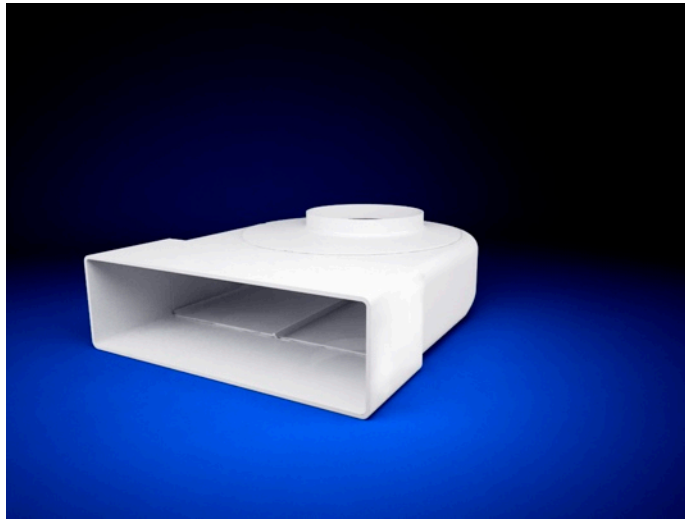

FD204RE100/125/150

FD204RE100

Static Pressure Drop in Pascals (Pa)		
15l/s	30l/s	60l/s
2.35	8.71	32.30

FD204RE125

Static Pressure Drop in Pascals (Pa)		
15l/s	30l/s	60l/s
1.60	6.28	24.69

FD204RE150

Static Pressure Drop in Pascals (Pa)		
15l/s	30l/s	60l/s
1.46	5.85	23.46