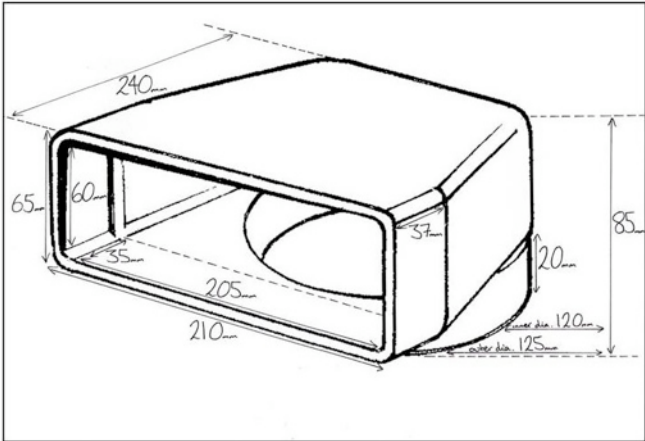

FD204RE100/125/150

FD204RE100

Static Pressure Drop in Pascals (Pa)		
15l/s	30l/s	60l/s
2.35	8.71	32.30

FD204RE125

Static Pressure Drop in Pascals (Pa)		
15l/s	30l/s	60l/s
1.60	6.28	24.69

FD204RE150

Static Pressure Drop in Pascals (Pa)		
15l/s	30l/s	60l/s
1.46	5.85	23.46