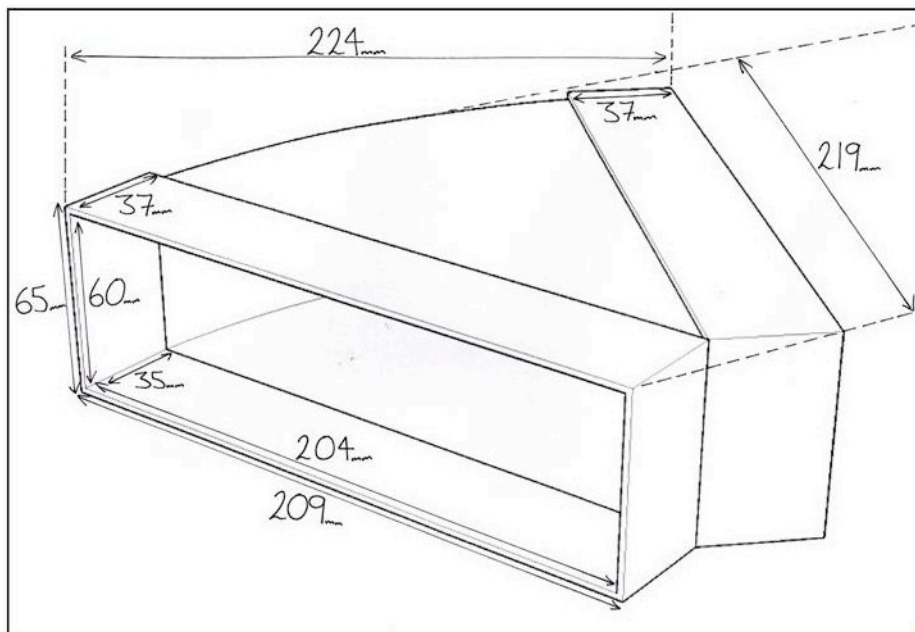

FD204HB45/FD110HB45

FD204HB45

Static Pressure Drop in Pascals (Pa)		
15l/s	30l/s	60l/s
0.55	2.71	13.22

FD110HB45

Static Pressure Drop in Pascals (Pa)			
15l/s		30l/s	60l/s
3.66		15.53	65.83