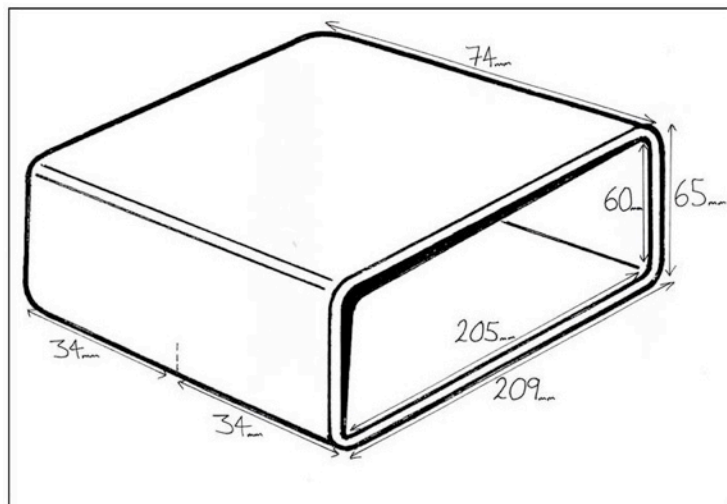

FD204SDC/FD110SDC

FD204SDC

Static Pressure Drop in Pascals (Pa)			
15l/s		30l/s	60l/s
0.10		0.29	1.06

FD110SDC

Static Pressure Drop in Pascals (Pa)			
15l/s		30l/s	60l/s
0.03		1.40	6.30