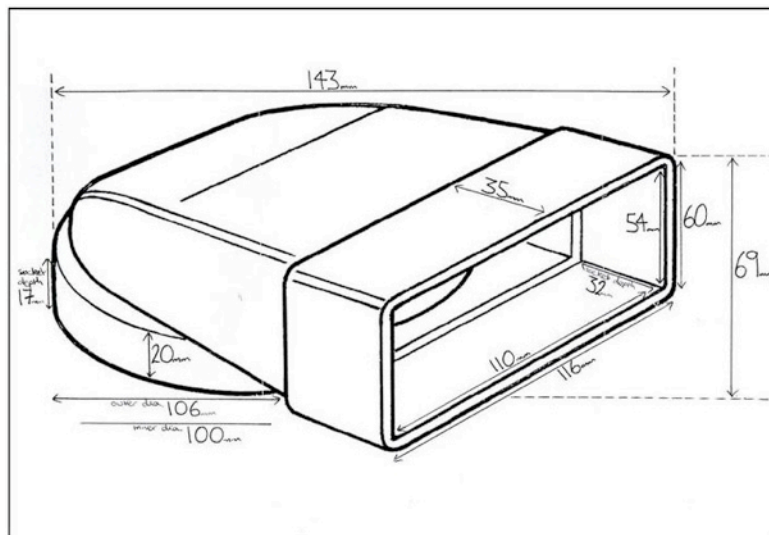

FD110FE100

FD110FE100

Static Pressure Drop in Pascals (Pa)			
15l/s		30l/s	60l/s
8.10		33.10	136.40

FD110ME100

FD110ME100

Static Pressure Drop in Pascals (Pa)		
15l/s	30l/s	60l/s
8.10	33.10	136.40